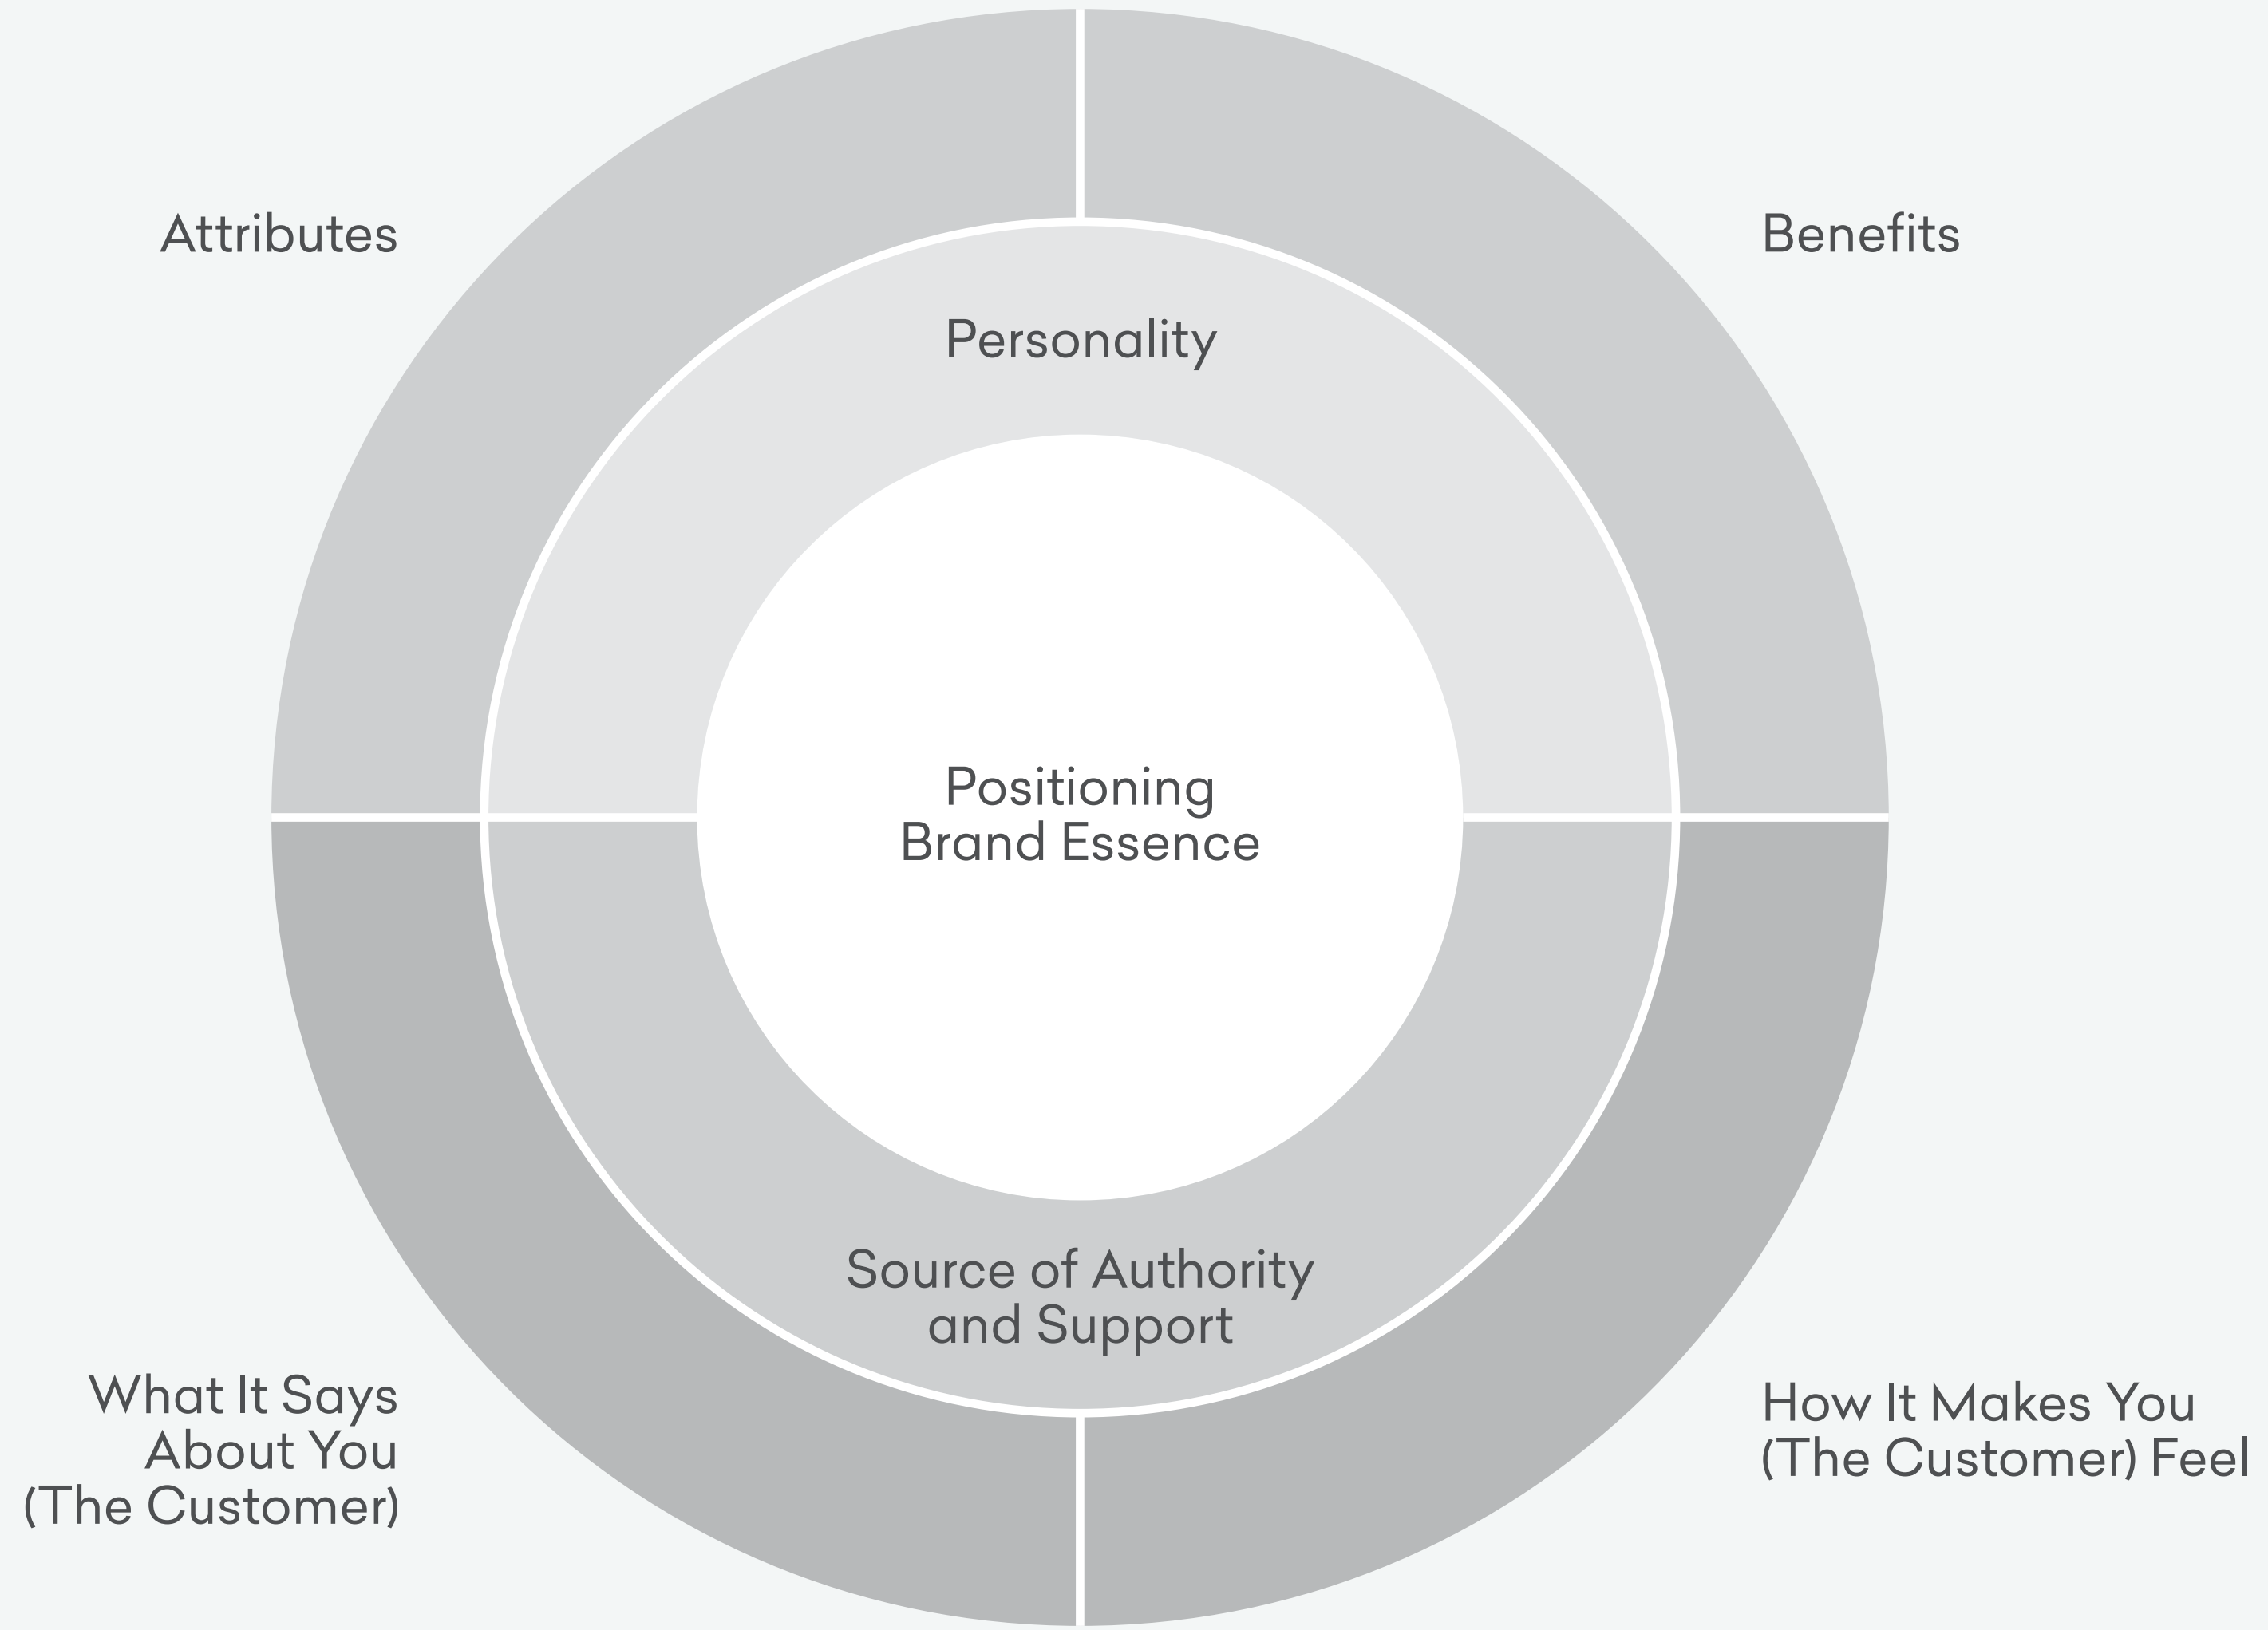

DTEC

Brand Guide

ETEC

Key Visual

Golden Ratio

The golden ratio describes predictable patterns on everything from atoms to huge stars in the sky. Nature uses this ratio to maintain balance, and because of its apparent lure of the human eye, this logotype was also calculated with the golden ratio.