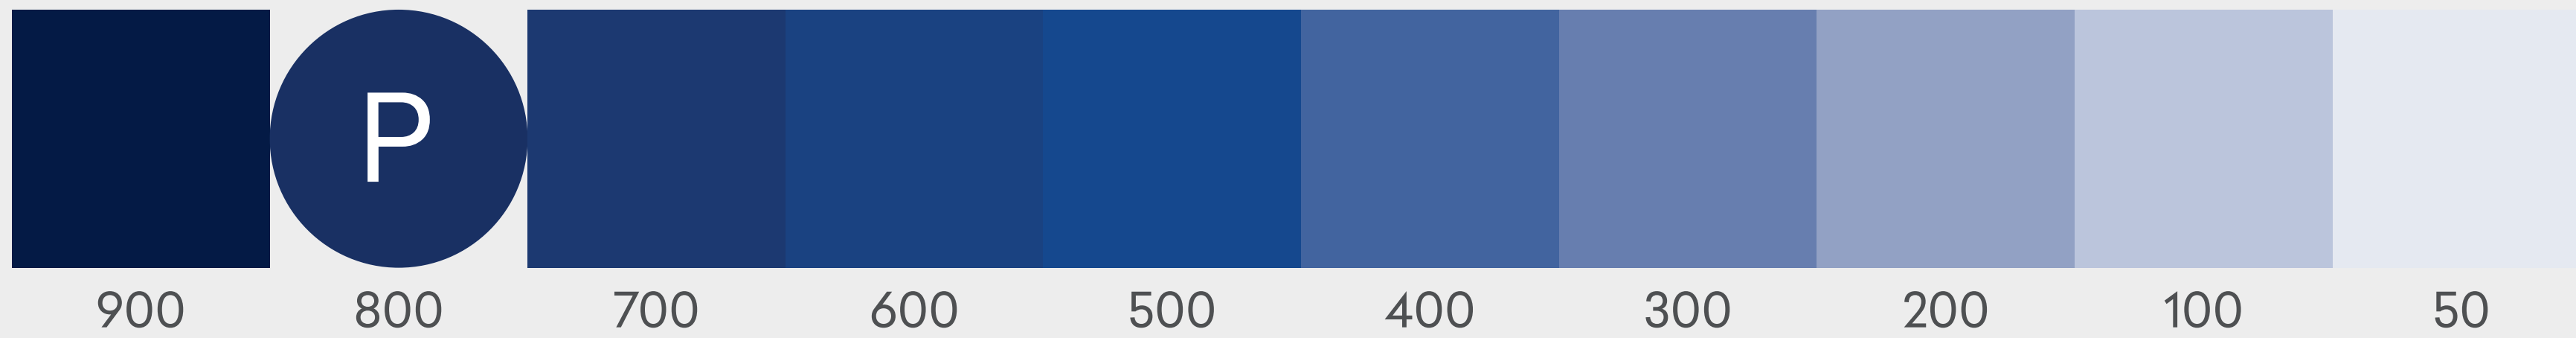

Color variations for accessibility

These palettes provide additional ways to use your primary and secondary colors. They include lighter and darker options to separate surfaces and provide colors that meet accessibility standards.